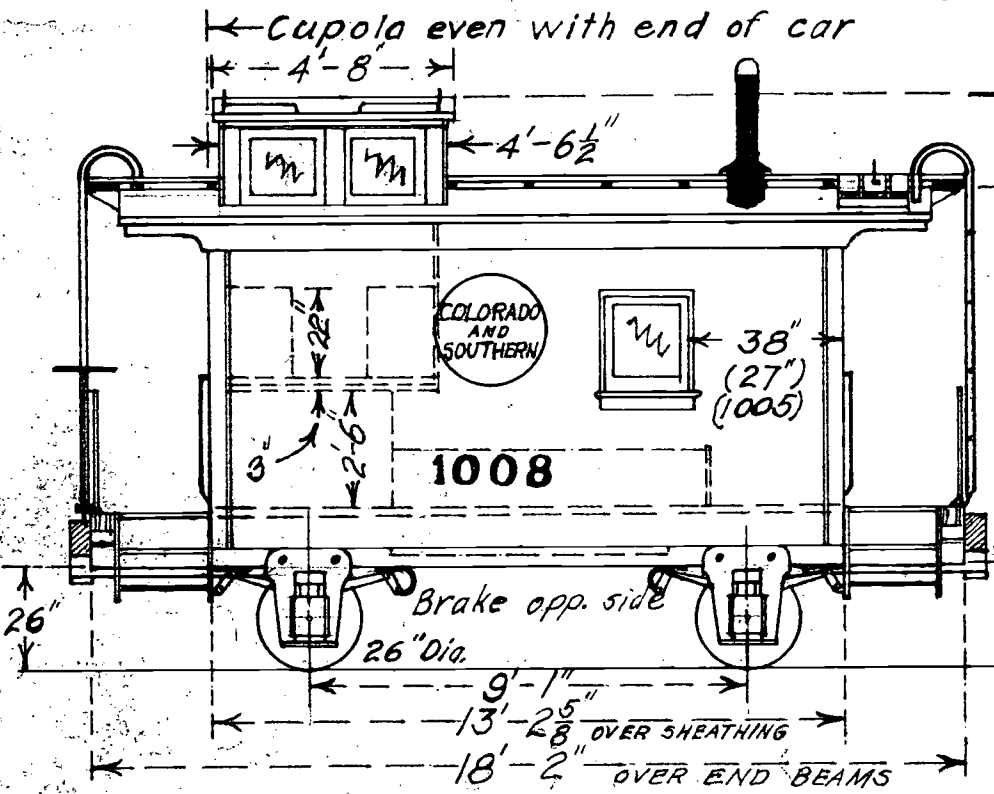

COLORADO & SOUTHERN N. G. Caboose Nos 1005 & 1008

Scale $\frac{1}{4}'' = 1'$

Dimensions from body of 1008 at Leadville-1956, and C&S folio sheet on 1005 & 1008. Details from photos.

5" x 8" with 5" x 7" add. at ends for draft gear, & 5" x 4" in center.

Car painted - Freight Car Red. Lettering - White. Herald: Black; Letters: White.

5" x 8" with 5" x 5" bolted on bottom.

Brake wheel on cupola end.

BABY GRANDE WESTERN BALSAM SHOPS.

Drawn: JWM C-18
Wheat Ridge, Colo. 5-21-60