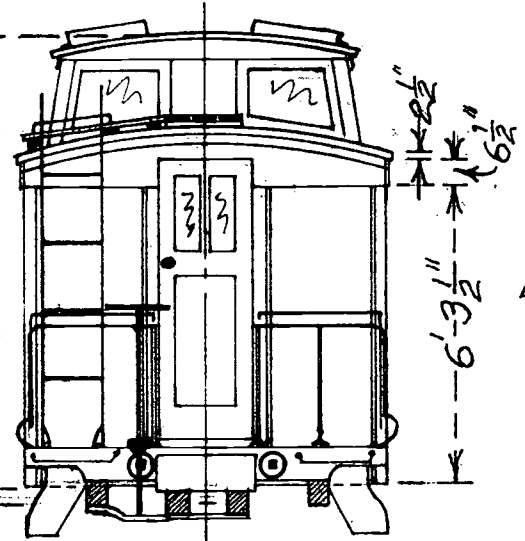

COLORADO & SOUTHERN N. G. Caboose Nos 1005 & 1008

Scale $\frac{1}{4}'' = 1'$

Dimensions from body of 1008 at Leadville-1956, and C&S folio sheet on 1005 & 1008. Details from photos.

5" x 8" with 5" x 7" add. at ends for draft gear, & 5" x 4" in center.

Car painted - Freight Car Red. Lettering - White. Herald: Black; Letters: White.

5" x 8" with 5" x 5" bolted on bottom.

Brake wheel on cupola end.

BABY GRANDE WESTERN BALSAM SHOPS.

Drawn: JWM C-18
Wheat Ridge, Colo. 5-21-60