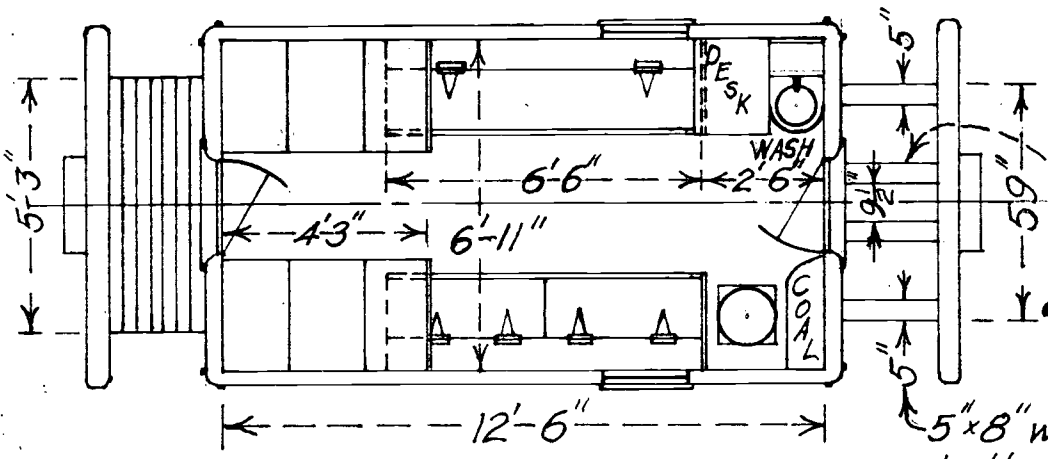

COLORADO & SOUTHERN N. G. Caboose Nos 1005 & 1008

Scale $\frac{1}{4}'' = 1'$

Dimensions from body of 1008 at Leadville-1956, and C&S folio sheet on 1005 & 1008. Details from photos.

5" x 8" with 5" x 7" add. at ends for draft gear, & 5" x 4" in center.

Car painted - Freight Car Red. Lettering - White. Herald: Black; Letters: White.

5" x 8" with 5" x 5" bolted on bottom.

Brake wheel on cupola end.

BABY GRANDE WESTERN BALSAM SHOPS.

Drawn: JWM C-18
Wheat Ridge, Colo. 5-21-60