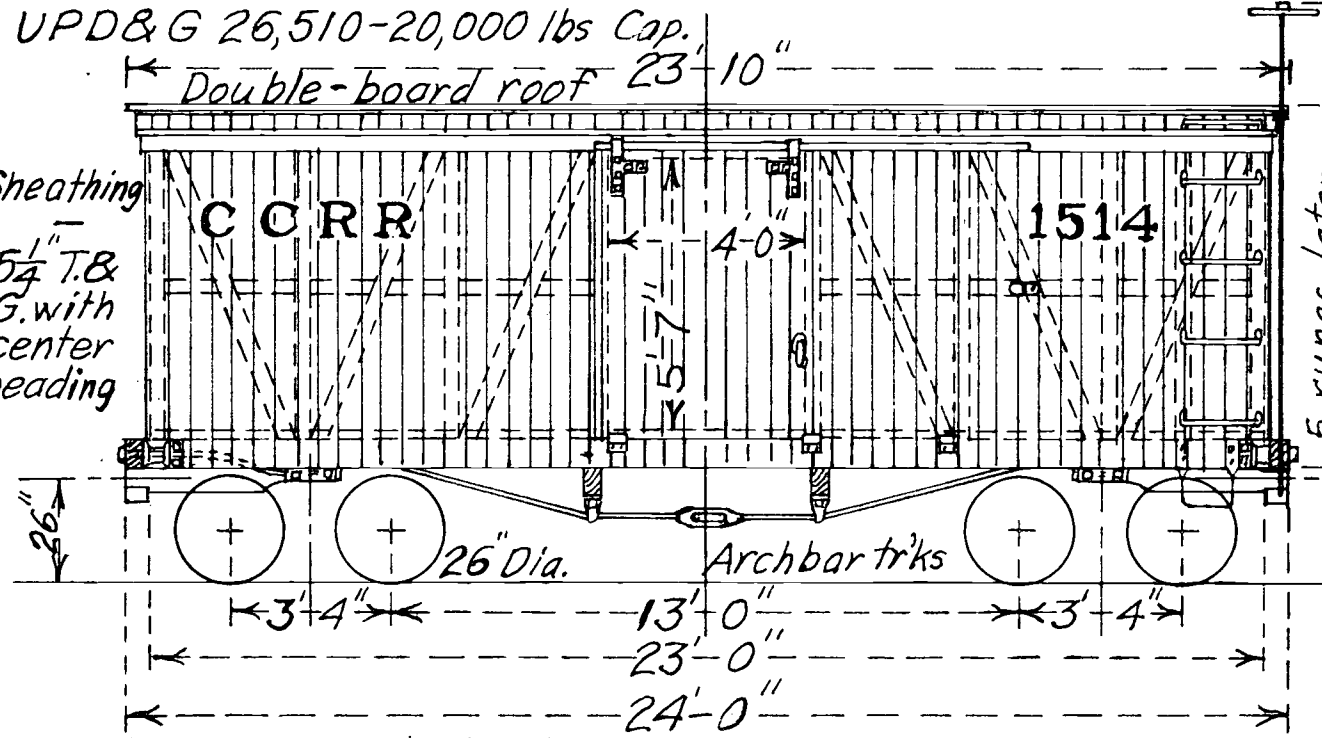

COLORADO CENTRAL

Original No. 15 (?); Later No. 1514; UPD&G 26510; C&S number unknown, if any, might have been 7210 or lower. Scale $\frac{1}{4} = 1'$

Data from car body at COMO, and photos of cars. Underframe data from frame at Sunset.

BABY GRANDE WESTERN
BALSAM SHOPS
Drawn: J.W.M. CC-2
Wheat Ridge, Colo. 8-10-63