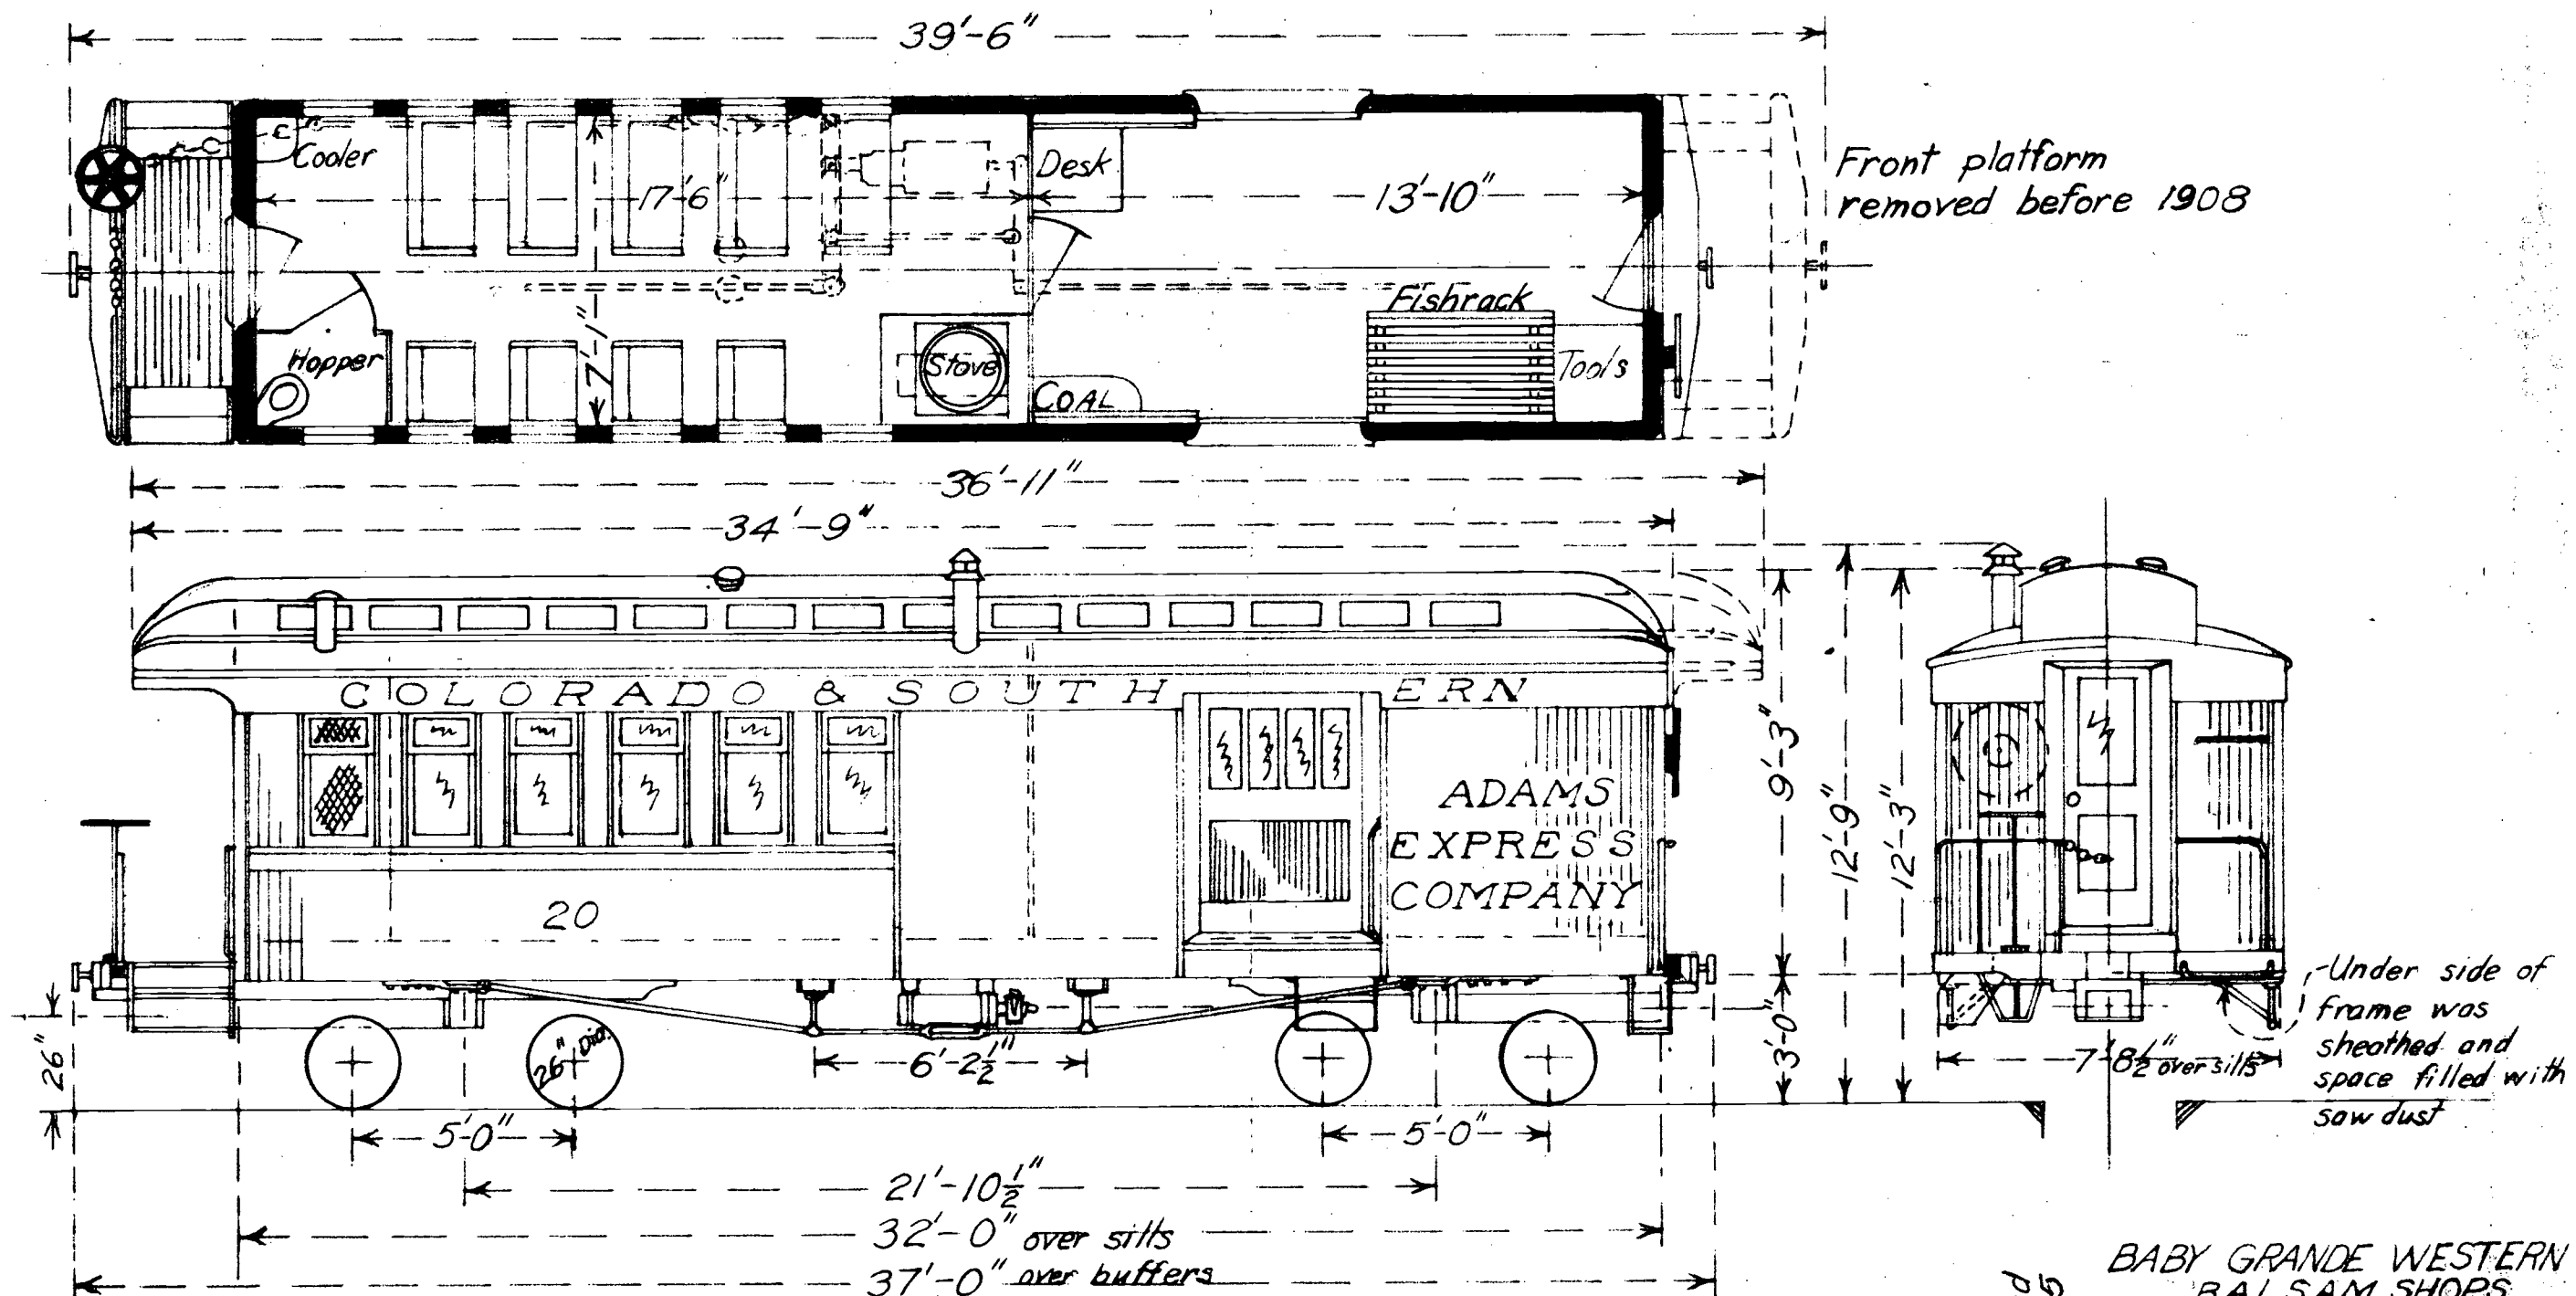

BABY GRANDE WESTERN RR

Old No. 121 before 1911  
 Renumbered 025 & painted red 2/25  
 " 20, painted green and  
 taken to Central City 4/41

COLORADO AND SOUTHERN  
 Coach-Baggage Car No. 20  
 3 Ft. Gauge

Scale  $\frac{1}{4}'' = 1'$

Front platform removed before 1908

Under side of frame was sheathed and space filled with saw dust

Originally Dwg No. C-5

BABY GRANDE WESTERN  
 BALSAM SHOPS  
 Drawn: JWM No. C-105  
 Wheat Ridge, Colo. 12-8-48  
 Revised 10/9/65