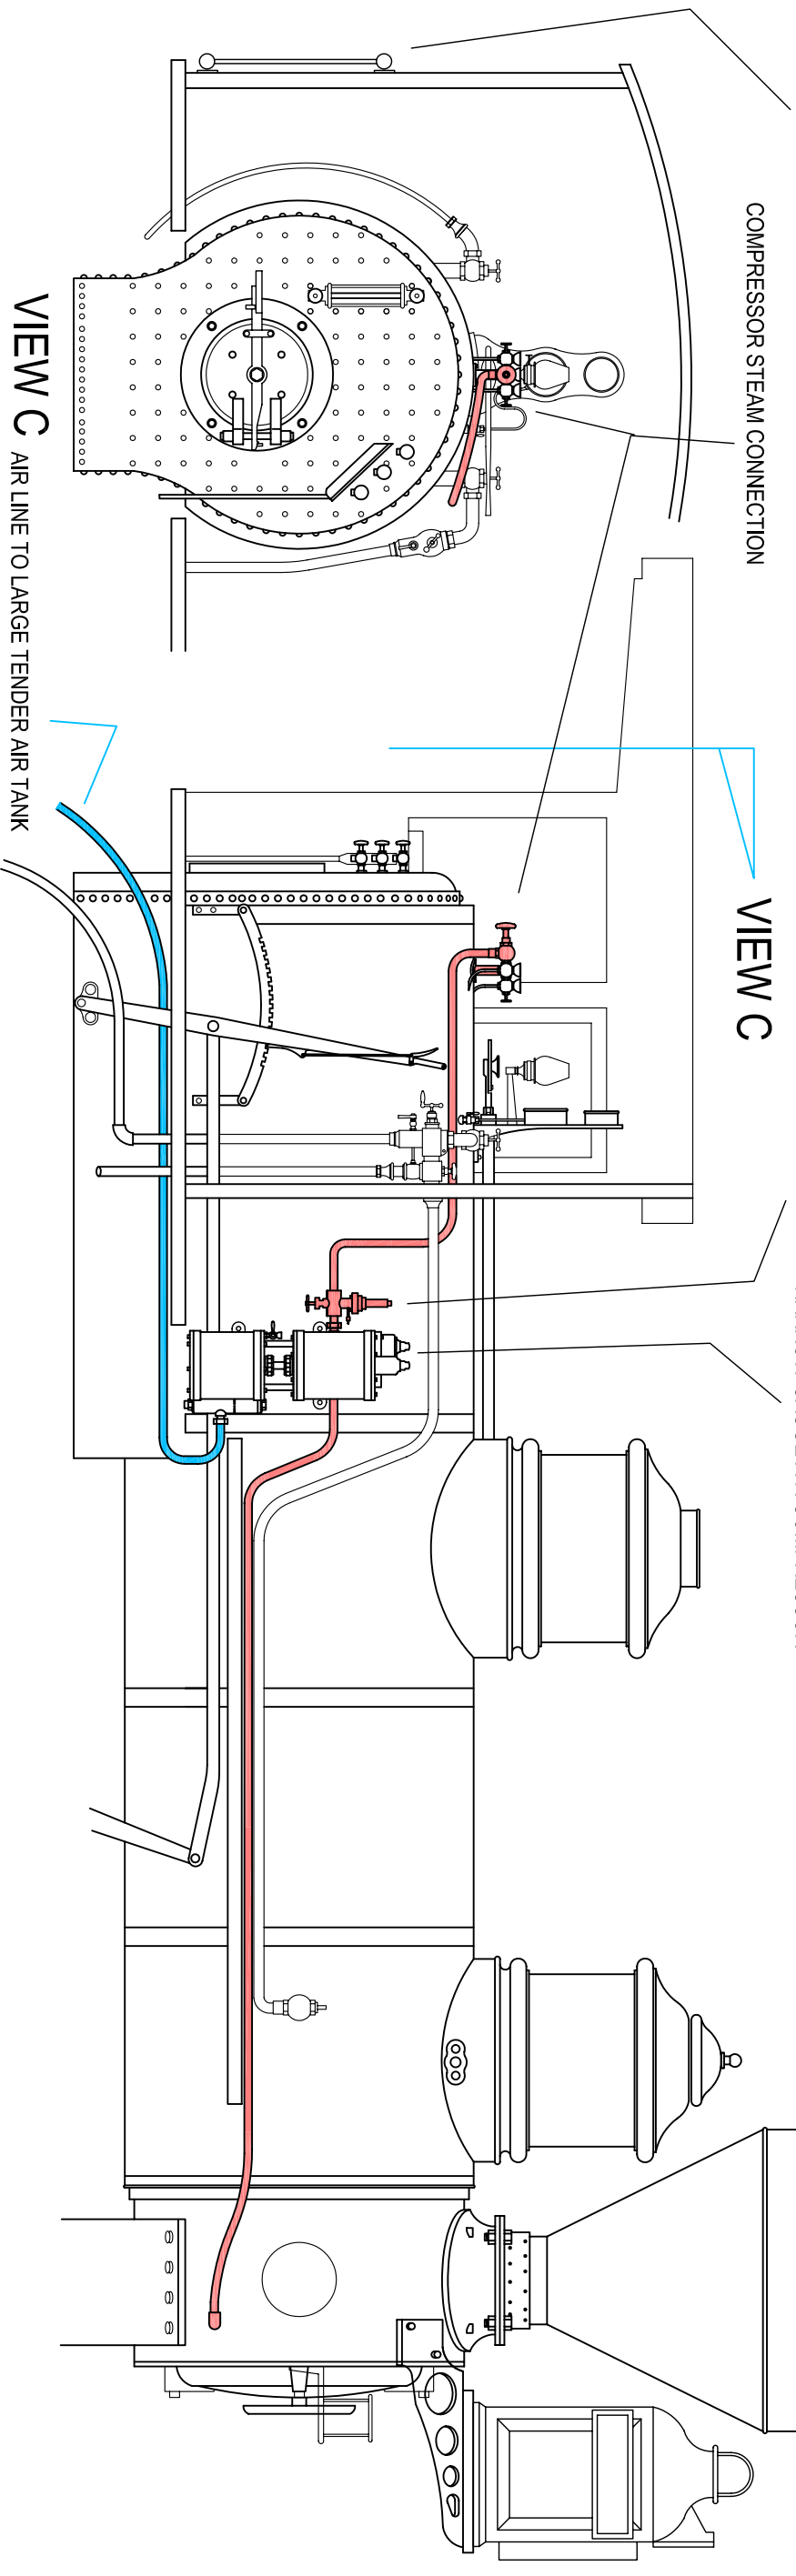

COMPRESSOR GOVERNOR

CAB SIDE HAND RAIL ON #191 ONLY

COMPRESSOR STEAM CONNECTION

VIEW C

COMPRESSOR GOVERNOR

1882 WESTING HOUSE 8" NARROW GAUGE AIR COMPRESSOR

VIEW C

AIR LINE TO LARGE TENDER AIR TANK

DSP&P #191 - 1885. - AIR COMPRESSOR STEAM LINES

DSP&P #191 - 1885.