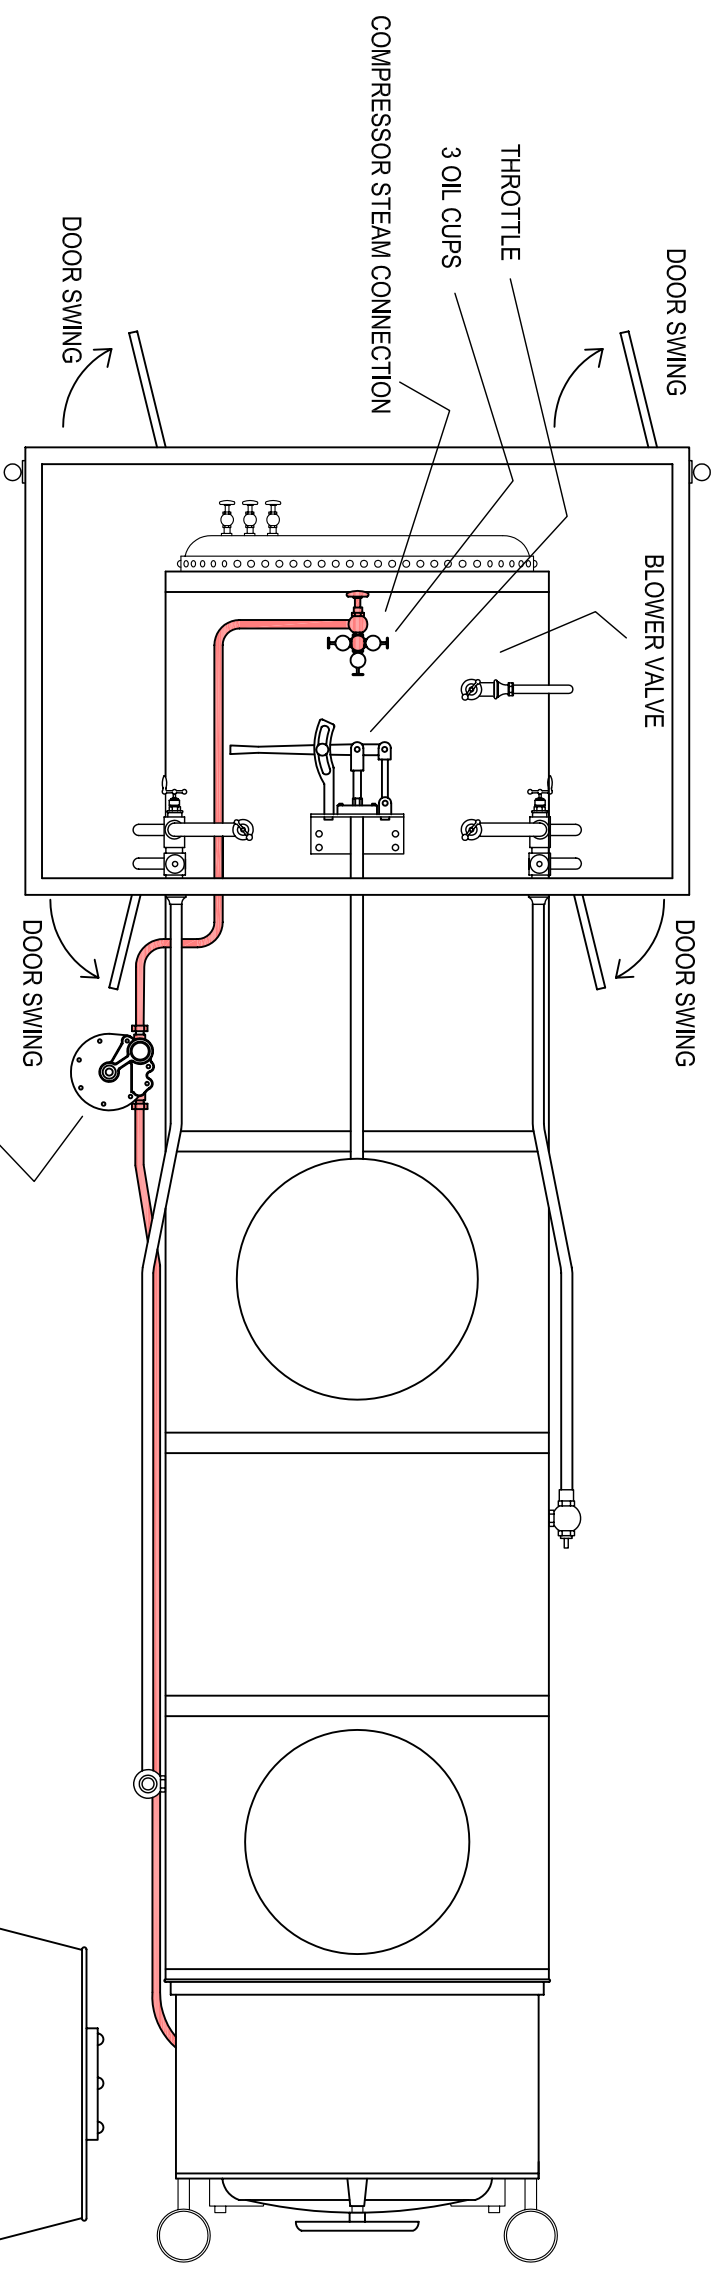

COMPRESSOR GOVERNOR

CAB SIDE HAND RAIL ON #191 ONLY

COMPRESSOR STEAM CONNECTION

VIEW C

COMPRESSOR GOVERNOR

1882 WESTING HOUSE 8" NARROW GAUGE AIR COMPRESSOR

VIEW C

AIR LINE TO LARGE TENDER AIR TANK

DSP&P #191 - 1885. - AIR COMPRESSOR STEAM LINES

DSP&P #191 - 1885.