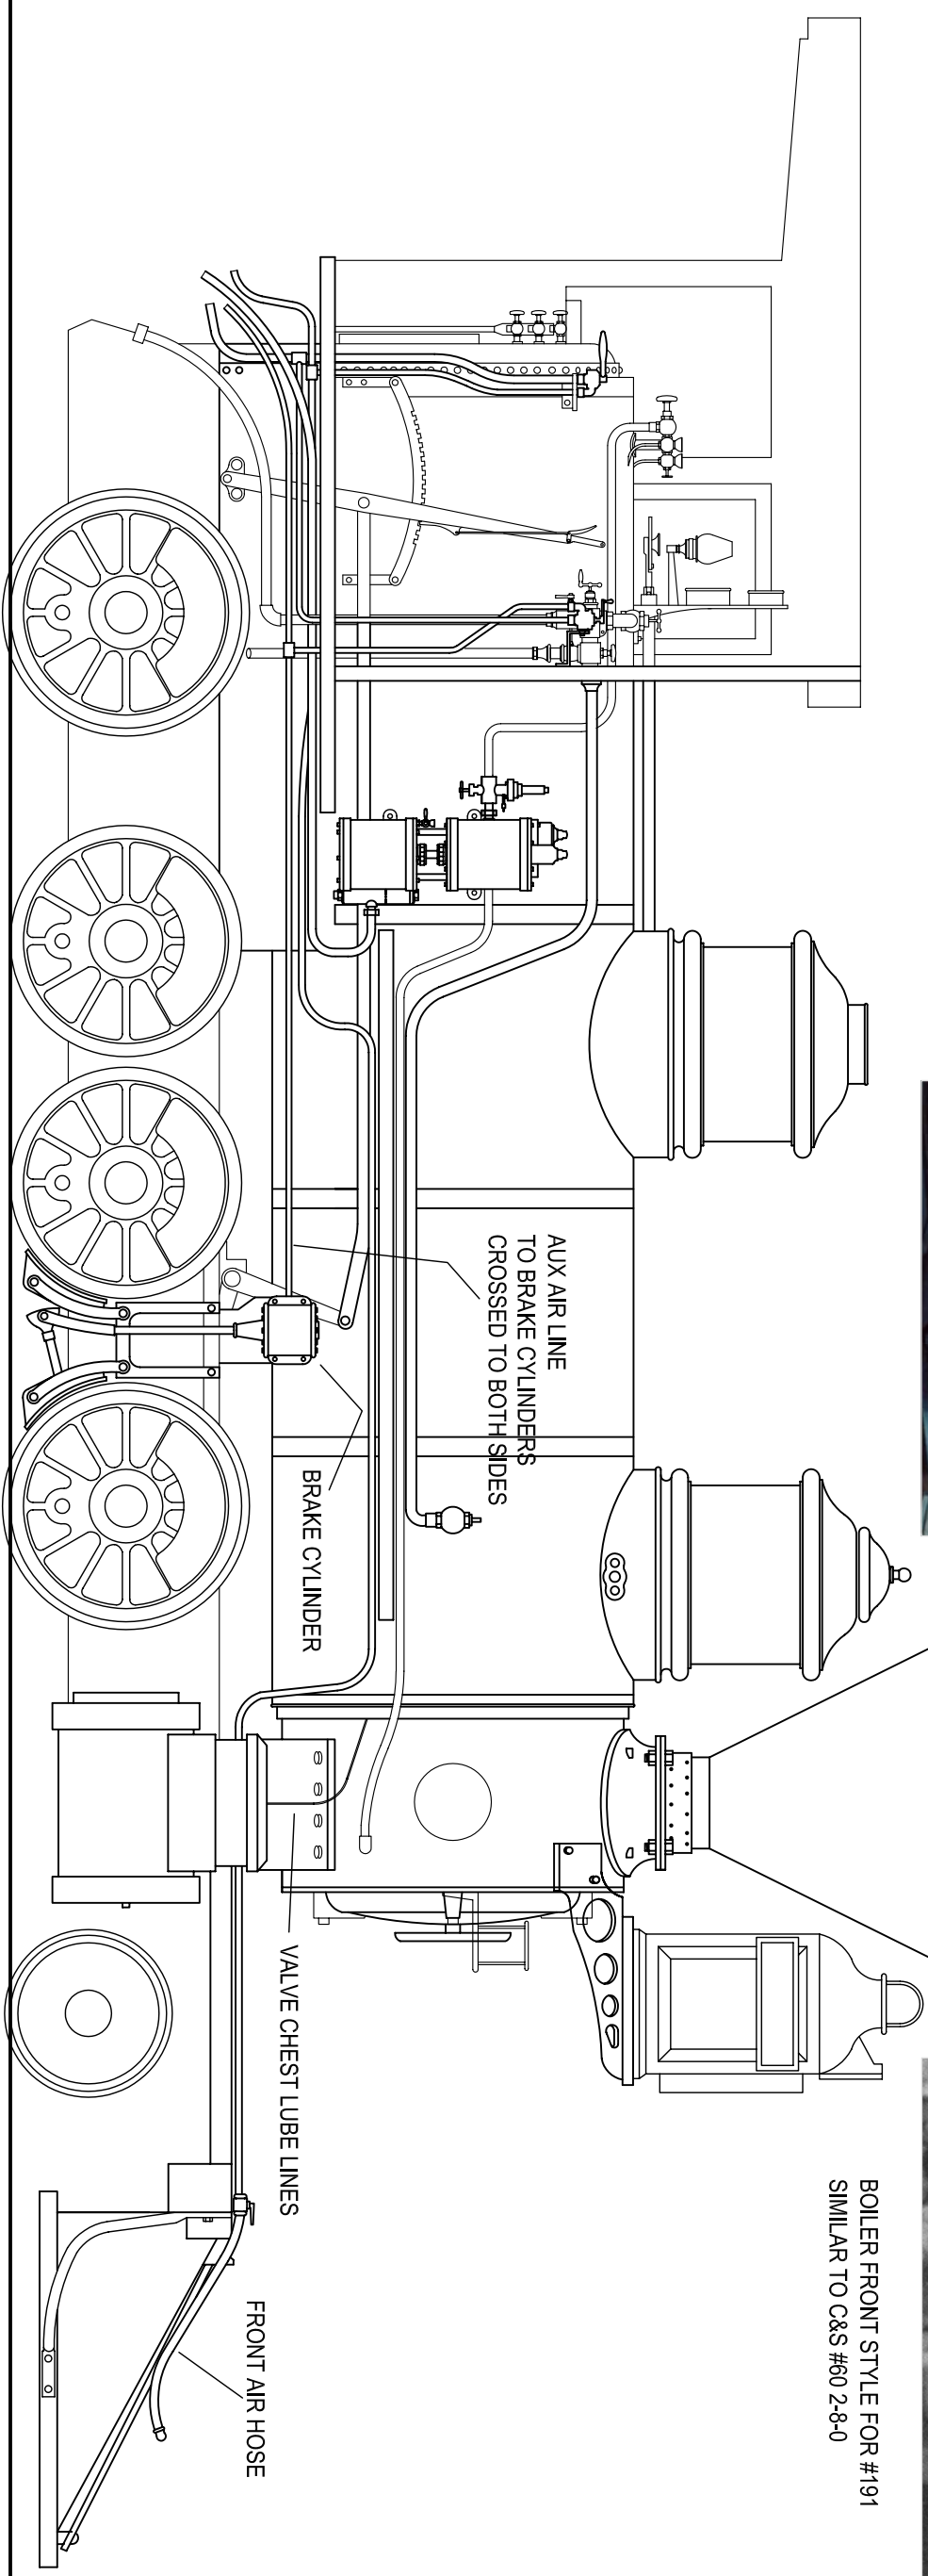

BOILER FRONT STYLE FOR #191
SIMILAR TO C&S #60 2-8-0

DSP&P #191 - 1885. - WESTINGHOUSE AIR BRAKE SYSTEM - 2

DSP&P #191 - 1885.